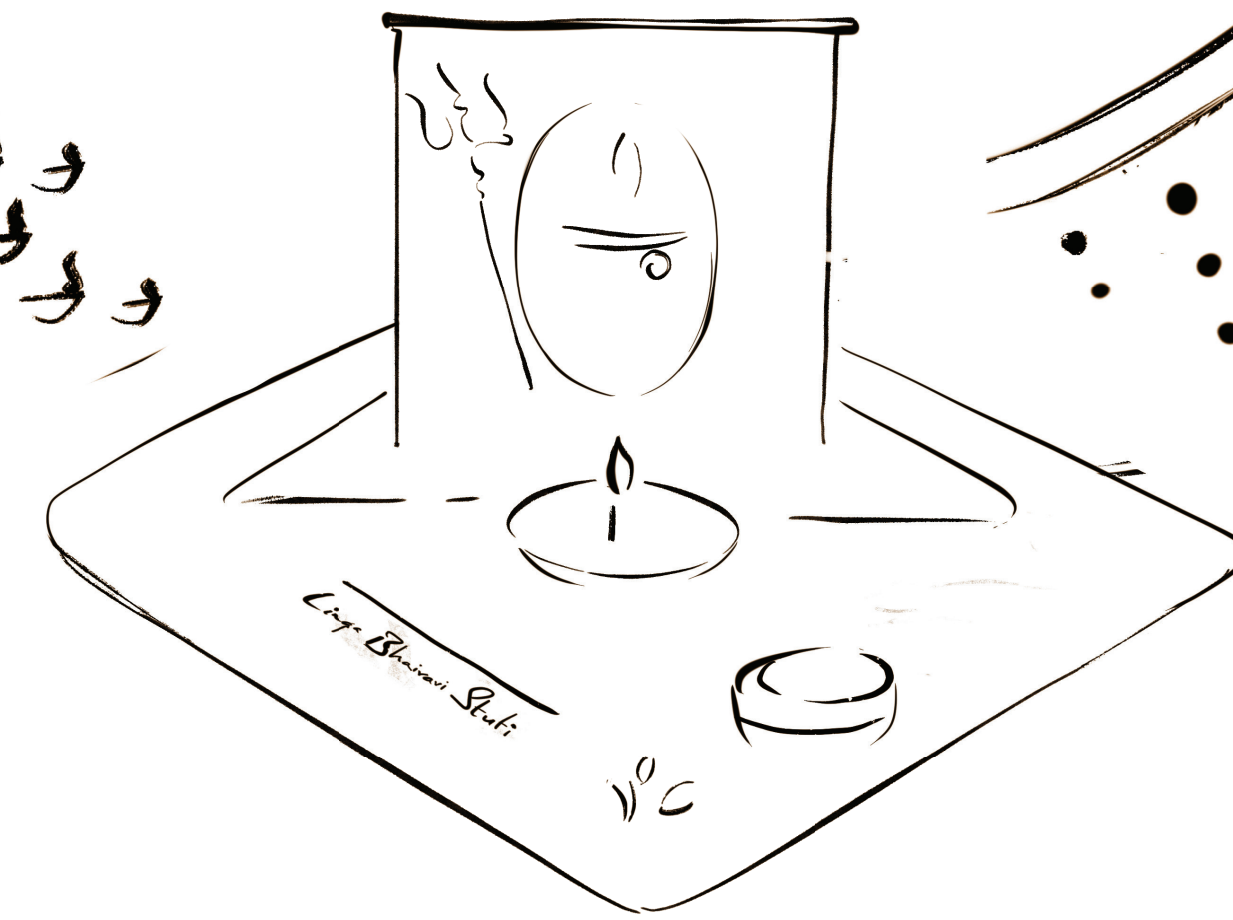

Isha - kudil Bottom Box 200x198x145 mm

198 mm

145 mm

200 mm

Full Color With Foil - Preview

Full Color File

isha
LIFE
For Conscious Living

Foil File